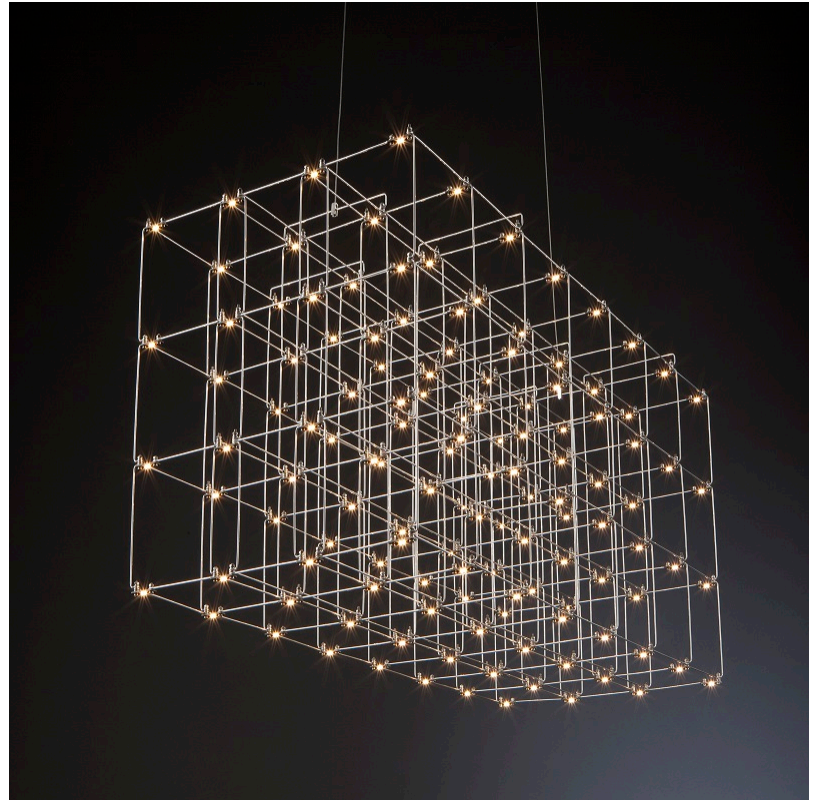

1. To build a product code in our configurator select the specify button on the base model # product page
2. To build a manual product code on this datasheet choose from the options listed below in blue font and add the suffix to the base model #

GENERAL

Series: Cosmos Square
Brand: Quasar
Division: Design
Mounting Type: Suspension
Mounting Location: Ceiling
Subcategory: Ambient

PHYSICAL

Shape: Rectangle
Length (mm): 875
Length (in): 34 ⁷/₁₆
Width (mm): 395
Width (in): 15 ⁹/₁₆
Height (mm): 375
Height (in): 14 ³/₄
Max. Overall Height (mm): 2375
Max. Overall Height (in): 93 ¹/₂
Light Distribution: Omnidirectional
Weight (kg): 4.5
Weight (lbs): 9.92
[Fixture Finish: NIC / BRA / BBR](#)
Fixture Material: Metal
Cable Details: 2000mm Cable
Upon Request: Custom Sizes Optional Dowlight upon request

ELECTRICAL

Lamp Type: LED
Input Wattage (W): 76.8
[Dimming: Non-Dimming / Phase Dimming (120vac Only)](#)
Driver Included: Yes
Driver Location: Integrated
Driver Type: Constant Voltage - Universal
Driver Class: Class 2
Input Voltage (V): 120 - 277
Output Voltage (V): 12
Upon Request: (Not included - see components) Integral: 0-10Vdc dimming

LED

Number of LEDs: 128
[Color Temperature (°K): 2400 / 2800](#)
Max. Delivered Lumen (lm): 3840 (2800K)
CRI: >90 CRI
Lamp Life (hrs): 50000

OPTICAL

RATINGS AND CERTIFICATIONS

Certified By: Certified for North American Standards
IP rating: IP20