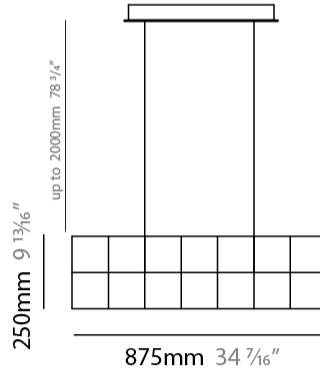

1. To build a product code in our configurator select the specify button on the base model # product page
2. To build a manual product code on this datasheet choose from the options listed below in blue font and add the suffix to the base model #

GENERAL

Series: Cosmos Square
Brand: Quasar
Division: Design
Mounting Type: Suspension
Mounting Location: Ceiling
Subcategory: Ambient

PHYSICAL

Shape: Rectangle
Length (mm): 875
Length (in): 34 7/16
Width (mm): 395
Width (in): 15 9/16
Height (mm): 250
Height (in): 9 13/16
Max. Overall Height (mm): 2250
Max. Overall Height (in): 88 9/16
Light Distribution: Omnidirectional
Weight (kg): 4
Weight (lbs): 8.82
Fixture Finish: [NIC / BRA / BBR](#)
Fixture Material: Metal
Cable Details: 2000mm Cable
Upon Request: Custom Sizes Optional Dowlight upon request

ELECTRICAL

Lamp Type: LED
Input Wattage (W): 57.6
Dimming: [Non-Dimming / Phase Dimming (120vac Only)](#)
Driver Included: Yes
Driver Location: Integrated
Driver Type: Constant Voltage - Universal
Driver Class: Class 2
Input Voltage (V): 120 - 277
Output Voltage (V): 12
Upon Request: (Not included - see components) Integral: 0-10Vdc dimming

LED

Number of LEDs: 96
Color Temperature (°K): [2400 / 2800](#)
Max. Delivered Lumen (lm): 2880 (2800K)
CRI: >90 CRI
Lamp Life (hrs): 50000

OPTICAL

RATINGS AND CERTIFICATIONS

Certified By: Certified for North American Standards
IP rating: IP20