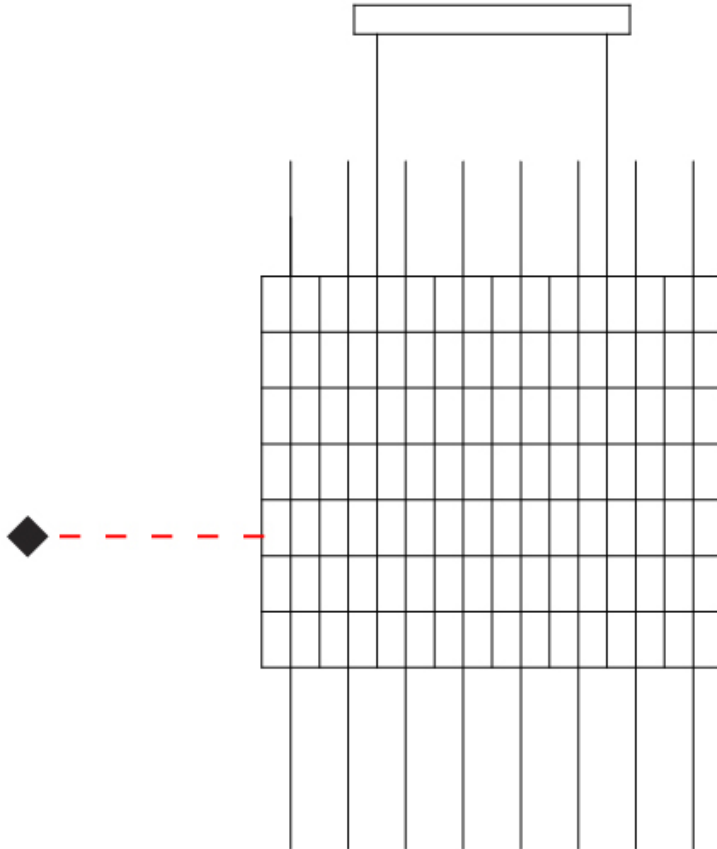

COSMOS SQUARE SUSPENSION

D101743-

PROJECT

TYPE

SPECIFIER

QUANTITY

DATE

D