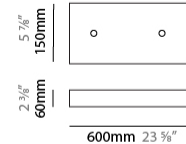

1. To build a product code in our configurator select the specify button on the base model # product page
2. To build a manual product code on this datasheet choose from the options listed below in blue font and add the suffix to the base model #

GENERAL

Series: Cosmos Square
Brand: Quasar
Division: Design
Mounting Type: Suspension
Mounting Location: Ceiling
Subcategory: Ambient

PHYSICAL

Shape: Rectangle
Length (mm): 875
Length (in): 34 7/16
Width (mm): 395
Width (in): 15 9/16
Height (mm): 250
Height (in): 9 13/16
Max. Overall Height (mm): 2250
Max. Overall Height (in): 88 9/16
Light Distribution: Omnidirectional
Weight (kg): 4
Weight (lbs): 8.82
Fixture Finish: [NIC / BRA / BBR](#)
Fixture Material: Metal
Cable Details: 2000mm Cable
Upon Request: Custom Sizes Optional Dowlight upon request

ELECTRICAL

Lamp Type: LED
Input Wattage (W): 57.6
Dimming: [Non-Dimming / Phase Dimming (120vac Only)](#)
Driver Included: Yes
Driver Location: Integrated
Driver Type: Constant Voltage - Universal
Driver Class: Class 2
Input Voltage (V): 120 - 277
Output Voltage (V): 12
Upon Request: (Not included - see components) Integral: 0-10Vdc dimming

LED

Number of LEDs: 96
Color Temperature (°K): [2400 / 2800](#)
Max. Delivered Lumen (lm): 2880 (2800K)
CRI: >90 CRI
Lamp Life (hrs): 50000

OPTICAL

RATINGS AND CERTIFICATIONS

Certified By: Certified for North American Standards
IP rating: IP20